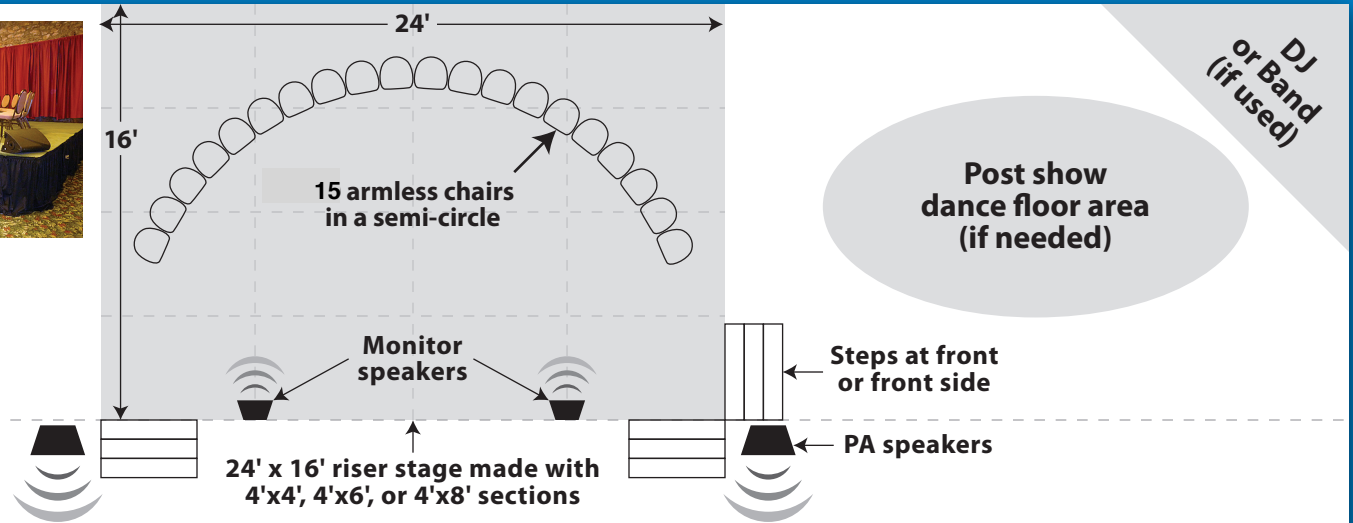

# The Joshua Seth Comedy Hypnosis Show

No seating or bar service past the front of the staging area

## Seating Area

### What are the staging area requirements?

1. Performance area of **24' wide x 16' deep** is ideal (and **REQUIRED** if you are using a riser stage).
2. 15 straight-back, **ARMLESS** chairs arranged in a semi-circle. **NOTE:** Folding chairs are acceptable.
3. A small table adjacent to the stage to place bottled water and an IPOD system provided by performer.

### Audience Seating

The audience should be seated as close to the staging area as possible.